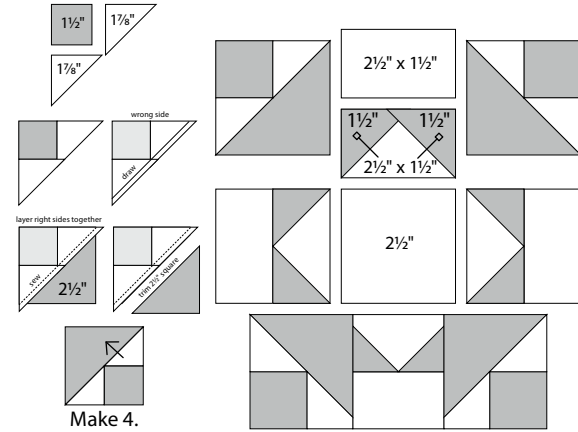

moda

Sampler Block Shuffle

6" x 6" finished

Cutting

Print

- 4-2½" squares
- 12-1½" squares

Background

- 1-2½" square
- 8-2½" x 1½" rectangles
- 4-1⅞" squares cut in half on the diagonal

- Easy Corner Triangle

11

Color Option

brenda riddle designs
To learn more, visit: bendariddledesigns.com

moda

Sampler Block Shuffle

6" x 6" finished

Cutting

Print

- 4-2½" squares
- 12-1½" squares

Background

- 1-2½" square
- 8-2½" x 1½" rectangles
- 4-1⅞" squares cut in half on the diagonal

- Easy Corner Triangle

11

Color Option

brenda riddle designs
To learn more, visit: bendariddledesigns.com