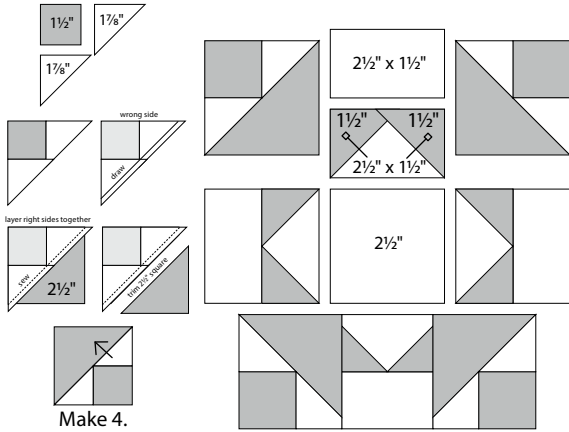

moda

Sampler Block Shuffle

6" x 6" finished

Cutting

Print

- 4-2½" squares
- 12-1½" squares

Background

- 1-2½" square
- 8-2½" x 1½" rectangles
- 4-1⅞" squares cut in half on the diagonal

- Easy Corner Triangle

11

Color Option

brenda riddle designs
To learn more, visit: bendariddledesigns.com

moda

Sampler Block Shuffle

6" x 6" finished

Cutting

Print

- 4-2½" squares
- 12-1½" squares

Background

- 1-2½" square
- 8-2½" x 1½" rectangles
- 4-1⅞" squares cut in half on the diagonal

- Easy Corner Triangle

11

Color Option

brenda riddle designs
To learn more, visit: bendariddledesigns.com