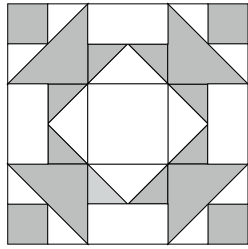

moda

Sampler Block Shuffle

6" x 6" finished

Cutting

Print

- 4-2½" squares
- 12-1½" squares

Background

- 1-2½" square
- 8-2½" x 1½" rectangles
- 4-1⅞" squares cut in half on the diagonal

- Easy Corner Triangle

11

Color Option

brenda riddle designs
To learn more, visit: bendariddledesigns.com

moda

Sampler Block Shuffle

6" x 6" finished

Cutting

Print

- 4-2½" squares
- 12-1½" squares

Background

- 1-2½" square
- 8-2½" x 1½" rectangles
- 4-1⅞" squares cut in half on the diagonal

- Easy Corner Triangle

11

Color Option

brenda riddle designs
To learn more, visit: bendariddledesigns.com