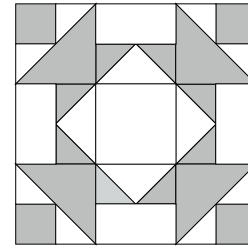

moda

Sampler Block Shuffle

6" x 6" finished

Cutting

Print

- 4-2½" squares
- 12-1½" squares

Background

- 1-2½" square
- 8-2½" x 1½" rectangles
- 4-1⅞" squares cut in half on the diagonal

- Easy Corner Triangle

11

Color Option

brenda riddle designs
To learn more, visit: bendariddledesigns.com

moda

Sampler Block Shuffle

6" x 6" finished

Cutting

Print

- 4-2½" squares
- 12-1½" squares

Background

- 1-2½" square
- 8-2½" x 1½" rectangles
- 4-1⅞" squares cut in half on the diagonal

- Easy Corner Triangle

11

Color Option

brenda riddle designs
To learn more, visit: bendariddledesigns.com