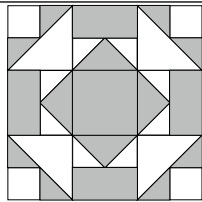

moda

Sampler Block Shuffle

6" x 6" finished

Cutting

Print

- 4-2½" squares
- 12-1½" squares

Background

- 1-2½" square
- 8-2½" x 1½" rectangles
- 4-1⅞" squares cut in half on the diagonal

- Easy Corner Triangle

11

Color Option

brenda riddle designs
To learn more, visit: bendariddledesigns.com

moda

Sampler Block Shuffle

6" x 6" finished

Cutting

Print

- 4-2½" squares
- 12-1½" squares

Background

- 1-2½" square
- 8-2½" x 1½" rectangles
- 4-1⅞" squares cut in half on the diagonal

- Easy Corner Triangle

11

Color Option

brenda riddle designs
To learn more, visit: bendariddledesigns.com