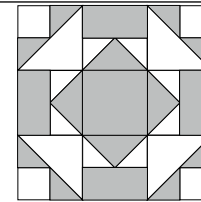

moda

Sampler Block Shuffle

6" x 6" finished

Cutting

Print

- 4-2½" squares
- 12-1½" squares

Background

- 1-2½" square
- 8-2½" x 1½" rectangles
- 4-1⅞" squares cut in half on the diagonal

- Easy Corner Triangle

11

Color Option

brenda riddle designs
To learn more, visit: bendariddledesigns.com

moda

Sampler Block Shuffle

6" x 6" finished

Cutting

Print

- 4-2½" squares
- 12-1½" squares

Background

- 1-2½" square
- 8-2½" x 1½" rectangles
- 4-1⅞" squares cut in half on the diagonal

- Easy Corner Triangle

11

Color Option

brenda riddle designs
To learn more, visit: bendariddledesigns.com