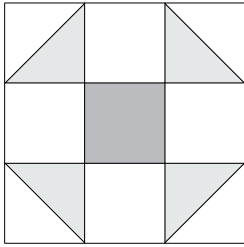

moda

Sampler Block Shuffle

6" x 6" finished

Cutting
Print 1

1-2½" square

Print 2

4-2½" squares

Background

8-2½" squares

✂ - Easy Corner Triangle

Color Options

10

Deb Strain

To learn more, visit: debstrain.blogspot.com

moda

Sampler Block Shuffle

6" x 6" finished

Cutting
Print 1

1-2½" square

Print 2

4-2½" squares

Background

8-2½" squares

✂ - Easy Corner Triangle