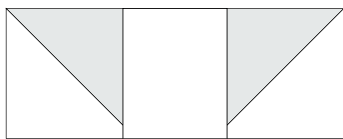

moda

Sampler Block Shuffle

6" x 6" finished

Cutting
Print 1

1-2½" square

Print 2

4-2½" squares

Background

8-2½" squares

✂ - Easy Corner Triangle

Color Options

10

Deb Strain

To learn more, visit: debstrain.blogspot.com

moda

Sampler Block Shuffle

6" x 6" finished

Cutting
Print 1

1-2½" square

Print 2

4-2½" squares

Background

8-2½" squares

✂ - Easy Corner Triangle