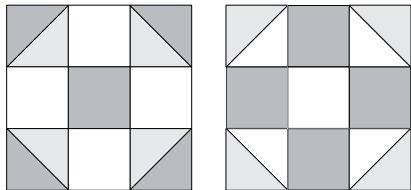

moda

Sampler Block Shuffle

6" x 6" finished

Cutting
Print 1

1-2½" square

Print 2

4-2½" squares

Background

8-2½" squares

✂ - Easy Corner Triangle

Color Options

10

Deb Strain

To learn more, visit: debstrain.blogspot.com

moda

Sampler Block Shuffle

6" x 6" finished

Cutting
Print 1

1-2½" square

Print 2

4-2½" squares

Background

8-2½" squares

✂ - Easy Corner Triangle