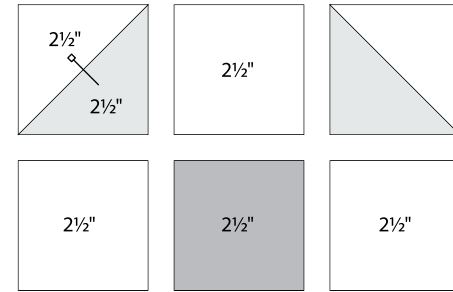

8-2½" squares

✂ - Easy Corner Triangle

Color Options

10

Deb Strain

To learn more, visit: debstrain.blogspot.com

moda

Sampler Block Shuffle

6" x 6" finished

Cutting
Print 1

1-2½" square

Print 2

4-2½" squares

Background

8-2½" squares

✂ - Easy Corner Triangle