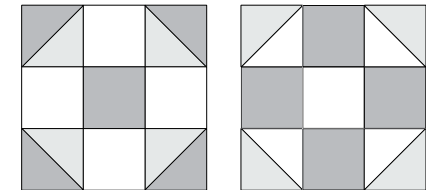

Color Options

10

Deb Strain

To learn more, visit: debstrain.blogspot.com

moda

MODAFABRICS.COM

#showmethemoda

moda

MODAFABRICS.COM

#showmethemoda