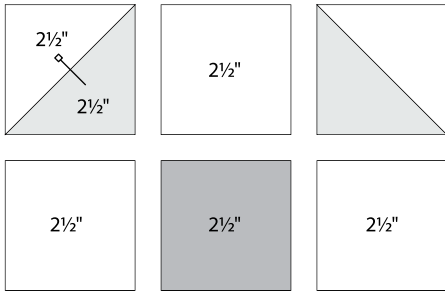

moda

Sampler Block Shuffle

6" x 6" finished

Cutting
Print 1

1-2½" square

Print 2

4-2½" squares

Background

8-2½" squares

✂ - Easy Corner Triangle

Color Options

10

Deb Strain

To learn more, visit: debstrain.blogspot.com

moda

Sampler Block Shuffle

6" x 6" finished

Cutting
Print 1

1-2½" square

Print 2

4-2½" squares

Background

8-2½" squares

✂ - Easy Corner Triangle