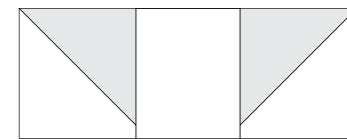

8-2½" squares

✂ - Easy Corner Triangle

Color Options

10

Deb Strain

To learn more, visit: debstrain.blogspot.com

moda

Sampler Block Shuffle

6" x 6" finished

Cutting
Print 1

1-2½" square

Print 2

4-2½" squares

Background

8-2½" squares

✂ - Easy Corner Triangle