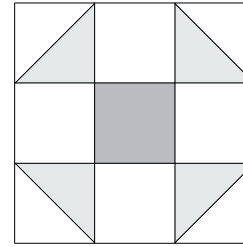

moda

Sampler Block Shuffle

6" x 6" finished

Cutting
Print 1

1-2½" square

Print 2

4-2½" squares

Background

8-2½" squares

✂ - Easy Corner Triangle

Color Options

10

Deb Strain

To learn more, visit: debstrain.blogspot.com

moda

Sampler Block Shuffle

6" x 6" finished

Cutting
Print 1

1-2½" square

Print 2

4-2½" squares

Background

8-2½" squares

✂ - Easy Corner Triangle