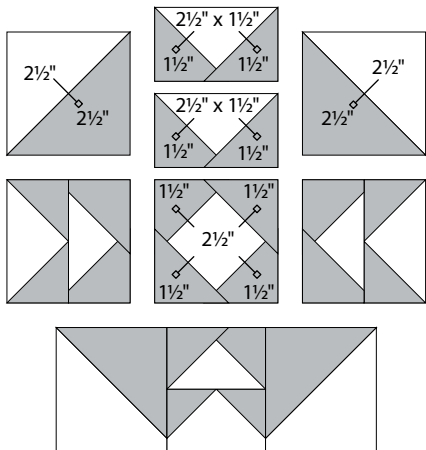

moda

Sampler Block Shuffle

6" x 6" finished

Cutting
Print

4-2½" squares
20-1½" squares

Background

5-2½" squares
8-2½" x 1½" rectangles

🔍 - Easy Corner Triangle

Sampler Block Shuffle

6" x 6" finished

Cutting
Print

4-2½" squares
20-1½" squares

Background

5-2½" squares
8-2½" x 1½" rectangles

🔍 - Easy Corner Triangle

7