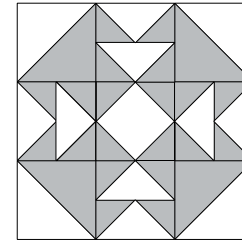

moda

Sampler Block Shuffle

6" x 6" finished

Cutting
Print

4-2½" squares
20-1½" squares

Background

5-2½" squares
8-2½" x 1½" rectangles

🔍 - Easy Corner Triangle

Sampler Block Shuffle

6" x 6" finished

Cutting
Print

4-2½" squares
20-1½" squares

Background

5-2½" squares
8-2½" x 1½" rectangles

🔍 - Easy Corner Triangle

7