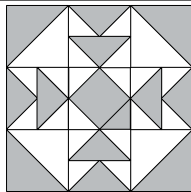

7

Color Option

PRIMITIVE GATHERINGS

To learn more, visit: isabongean.com

moda

MODAFABRICS.COM

#showmethemoda

moda