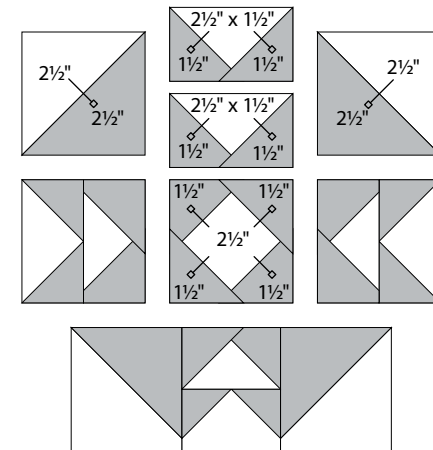

moda

Sampler Block Shuffle

6" x 6" finished

Cutting
Print

4-2½" squares
20-1½" squares

Background

5-2½" squares
8-2½" x 1½" rectangles

🔍 - Easy Corner Triangle

Sampler Block Shuffle

6" x 6" finished

Cutting
Print

4-2½" squares
20-1½" squares

Background

5-2½" squares
8-2½" x 1½" rectangles

🔍 - Easy Corner Triangle

7