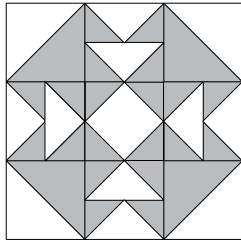

moda

Sampler Block Shuffle

6" x 6" finished

Cutting
Print

4-2½" squares
20-1½" squares

Background

5-2½" squares
8-2½" x 1½" rectangles

🔍 - Easy Corner Triangle

Sampler Block Shuffle

6" x 6" finished

Cutting
Print

4-2½" squares
20-1½" squares

Background

5-2½" squares
8-2½" x 1½" rectangles

🔍 - Easy Corner Triangle

7