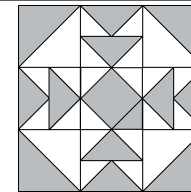

7

Color Option